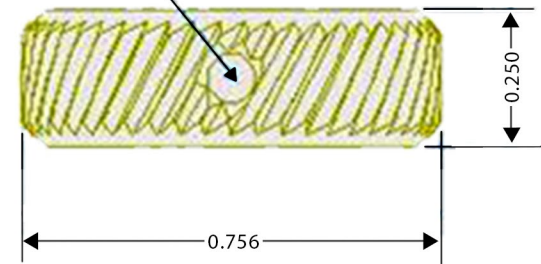

Allen wrench and 4-40 stainless set screw included

4-40 SS Set Screw

5214 Bonsai Street, Moorpark, CA 93021
(888) 498-3242 • www.hasco-inc.com

SMA, 3.5mm, 2.92mm, 2.4mm and 1.85mm
THUMB WRENCH - SOLID BRASS