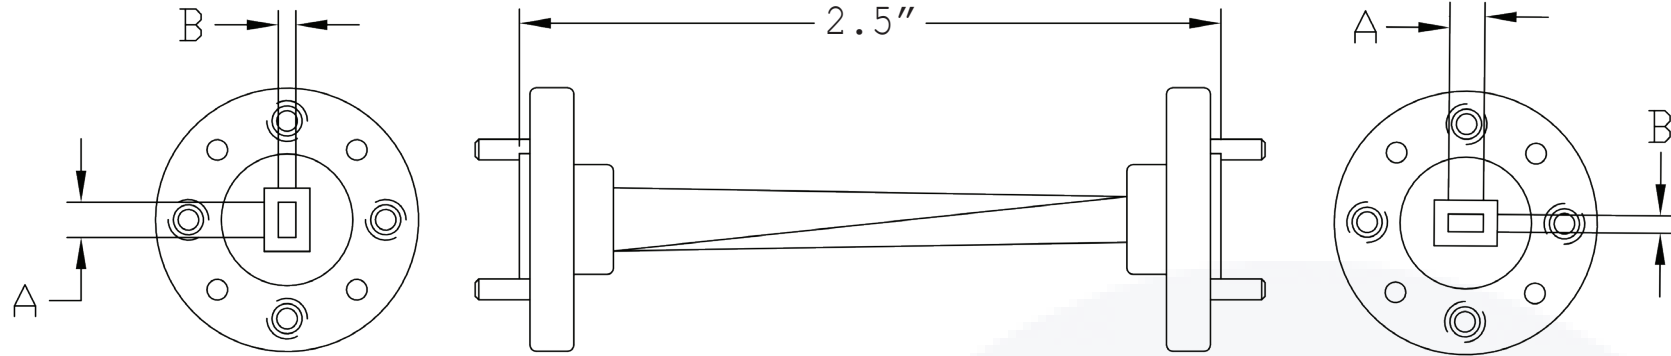

Part No:

HWTW08-2.5-ER

WR-8 Millimeter Waveguide 90° Twist, 2.5 Inch 90 GHz to 140 GHz, F-Band

Specifications

- Frequency Range 90 GHz to 140 GHz
- VSWR 1.03:1
- Impedance 50 Ohms
- Length 2.5 inch
- RF Ports WR-8 Waveguide with UG-387/U-M Flange

Environmental Data

- Temperature Range 220°C Max

Material

- Waveguide OFHC Copper
- Flange Round UG-387/U-M, Brass
- Finish Gold Plated per MIL-DTL-45204

The HASCO WR-8 Millimeter Waveguide 90° Twist **HWTW08-2.5-ER** operates from 90 GHz to 140 GHz. This WR-8, F-Band waveguide 90° Twist is constructed with a Round UG-387/U-M Flange.

Part Number	WG Size	DIM A	DIM B
HWTW22-X-ER	WR-22	0.224	0.112
HWTW19-X-ER	WR-19	0.188	0.094
HWTW15-X-ER	WR-15	0.148	0.074
HWTW12-X-ER	WR-12	0.122	0.061
HWTW10-X-ER	WR-10	0.100	0.050
HWTW08-X-ER	WR-08	0.080	0.040
HWTW06-X-ER	WR-06	0.065	0.0325
HWTW05-X-ER	WR-05	0.051	0.0255
HWTW04-X-ER	WR-04	0.043	0.0215
HWTW03-X-ER	WR-03	0.034	0.017