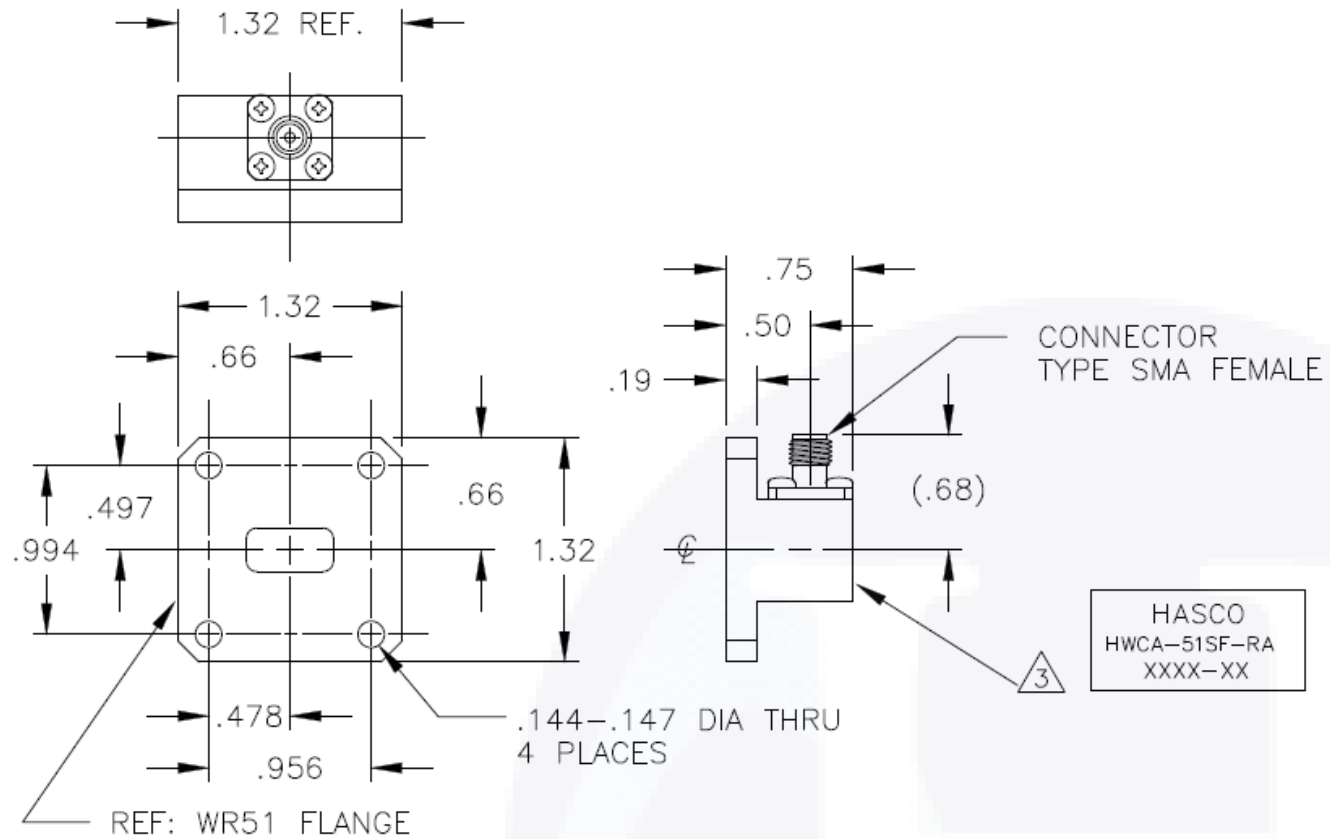

HWCA-51SF-RA | 15.0 - 22.0 GHz | Outline Drawing

To view online, go to: <https://www.hasco-inc.com/adapters/adapters-waveguide/wr-51-to-sma-female-waveguide-to-coax-adapter-right-angle-design-15-ghz-to-22-ghz-wr51f-flange/>

LTR	DESCRIPTION	DATE	APPR.	DRAWN BY: ABC	CHECKED BY: ABC	 <p>5214 Bonsai Street • Moorpark, CA 93021 (888) 498-3242 • sales@hasco-inc.com www.hasco-inc.com</p>
-	RELEASE	12/16	TAC	APPROVED BY: ABC		
				THESE DRAWINGS AND SPECIFICATIONS ARE THE PROPERTY OF HASCO COMPONENTS AND SHALL NOT BE REPRODUCED, COPIED NOR USED - IN WHOLE OR IN PART - AS THE BASIS FOR THE MANUFACTURE OR SALE OF OTHER ITEMS WITHOUT THE EXPRESS, WRITTEN PERMISSION OF HASCO COMPONENTS.		MATERIALS: SEE DATA SHEET
						CAGE CODE: 0T8L4
						SCALE: N/A
						SIZE: A
						FINISHES: SEE DATA SHEET
						PART NO./DRAWING NO. HWCA-51SF-RA
						REV: -
THIS DRAWING IS A CONTROLLED DOCUMENT						